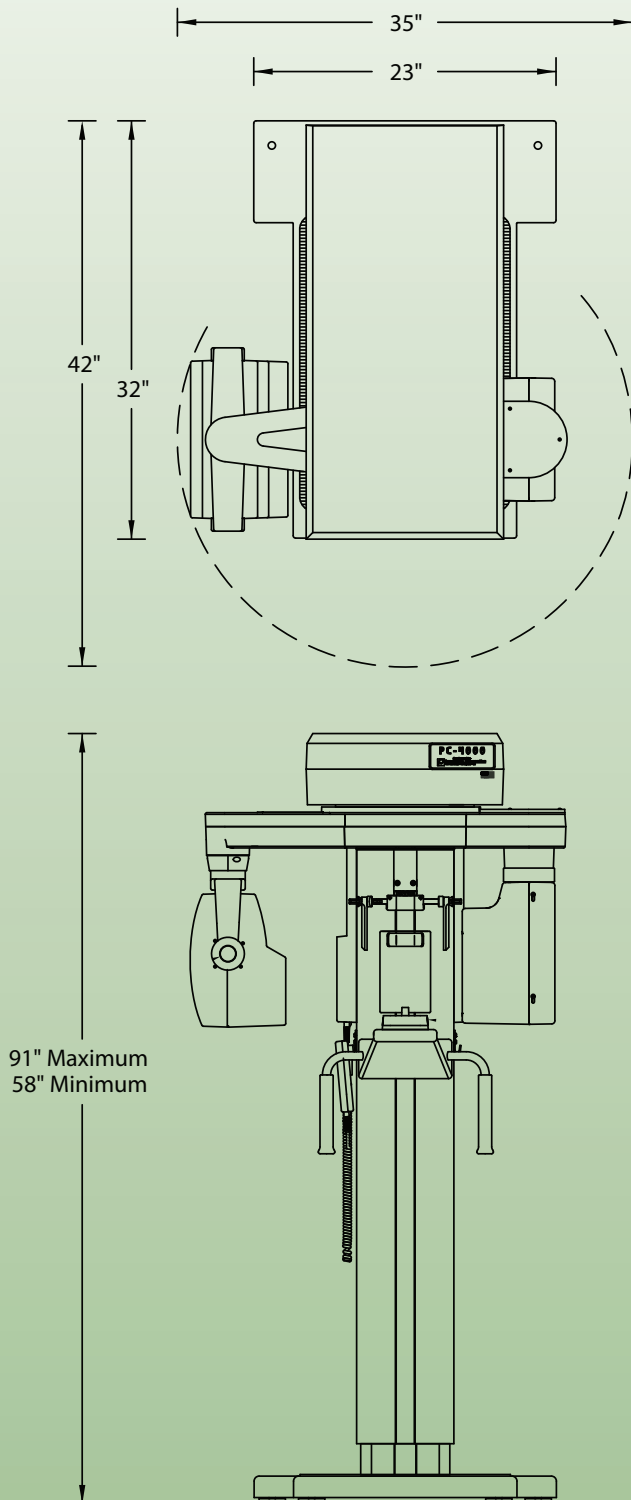

## PC-4000

### ■ Specifications

Completely Free Standing

Physical Dimensions: 42" x 35"

Recommended Minimum  
Working Space: 48" x 48"

Focal Spot: 0.5mm x 0.5mm

Focal Trough:  
Anterior Region - 12mm  
Posterior Region - 41mm

Rated kVp: 70-90

Tube Current: 6 mA

Power Requirements:  
115 V, 20 Amp Dedicated Service

Exposure Time: 12 Seconds

Image Size Captured:  
6" x 12" (PAN and TMJ)

Weight: 415 lbs.

Maximum Height: 91"

### ■ Space Requirements

Physical Dimensions: 42" x 35"

Recommended Working Space: 48" x 48"